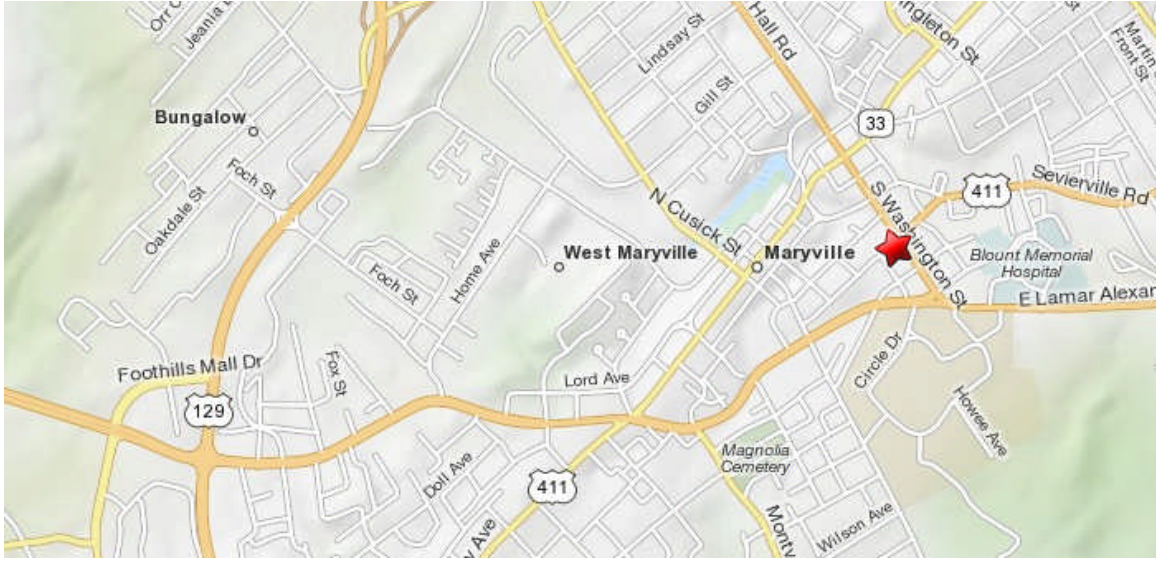

Directions to The Market – 606 High Street - Maryville

Tel 865-977-8462